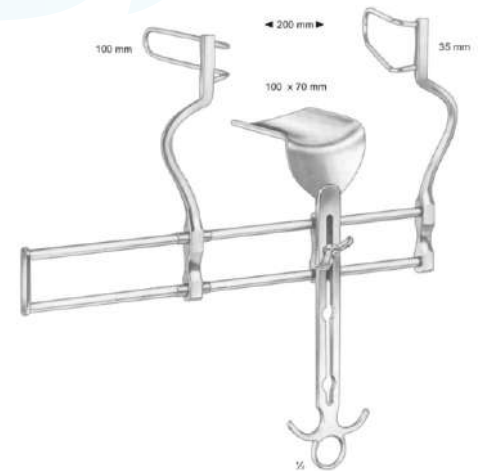

Art no: AS-3801

GOSSET ABDOMINAL RETRACTORS 40MM 100MM 30MM

Art no: AS-3802

GOSSET ABDOMINAL RETRACTORS 63MM 160MM 35MM

Art no: AS-3803

GOSSET RETRACTORS 63MM 140MM 35MM

Art no: AS-3804

DARLING RETRACTORS 18 CM 25MM64MM76MM40MM