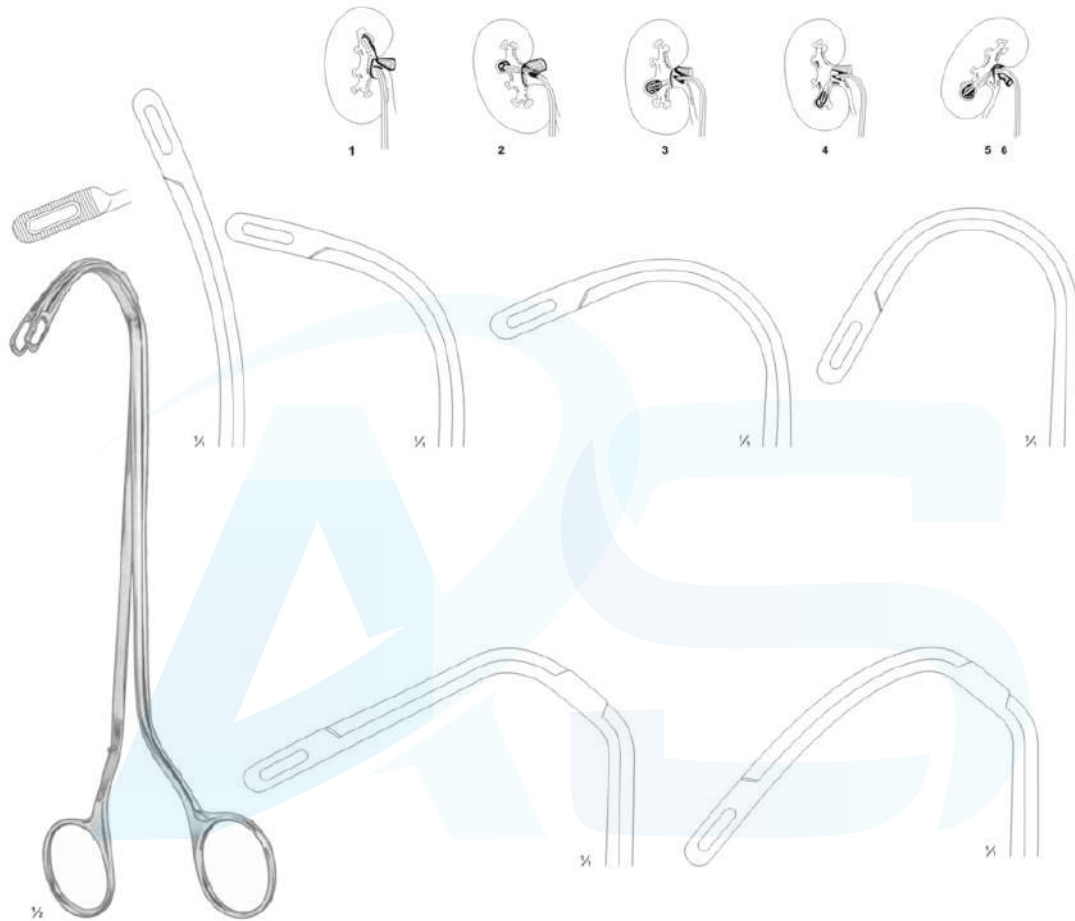

Art no: AS-11101

- 351-2933 RANDALL KIDNEY STONE FORCEPS 23 CM 1
- 351-2934 RANDALL KIDNEY STONE FORCEPS 22 CM 2
- 351-2935 RANDALL KIDNEY STONE FORCEPS 22 CM 3
- 351-2936 RANDALL KIDNEY STONE FORCEPS 22 CM 4
- 351-2937 RANDALL KIDNEY STONE FORCEPS 19 CM 5
- 351-2938 RANDALL KIDNEY STONE FORCEPS 19 CM 6