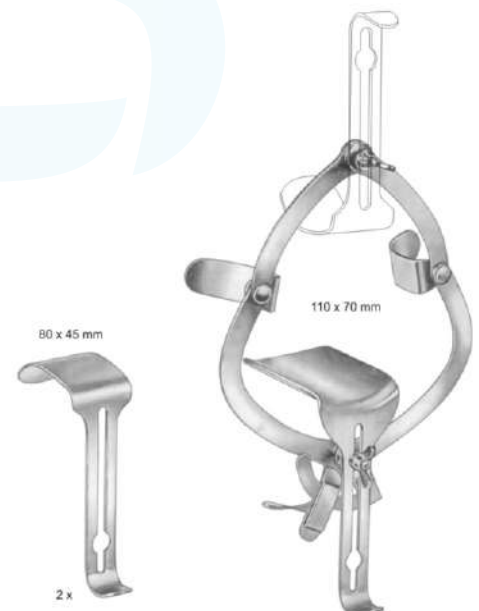

Art no: AS-3810

O SULLIVAN-O CONNOR 110X70MM 80X85MM