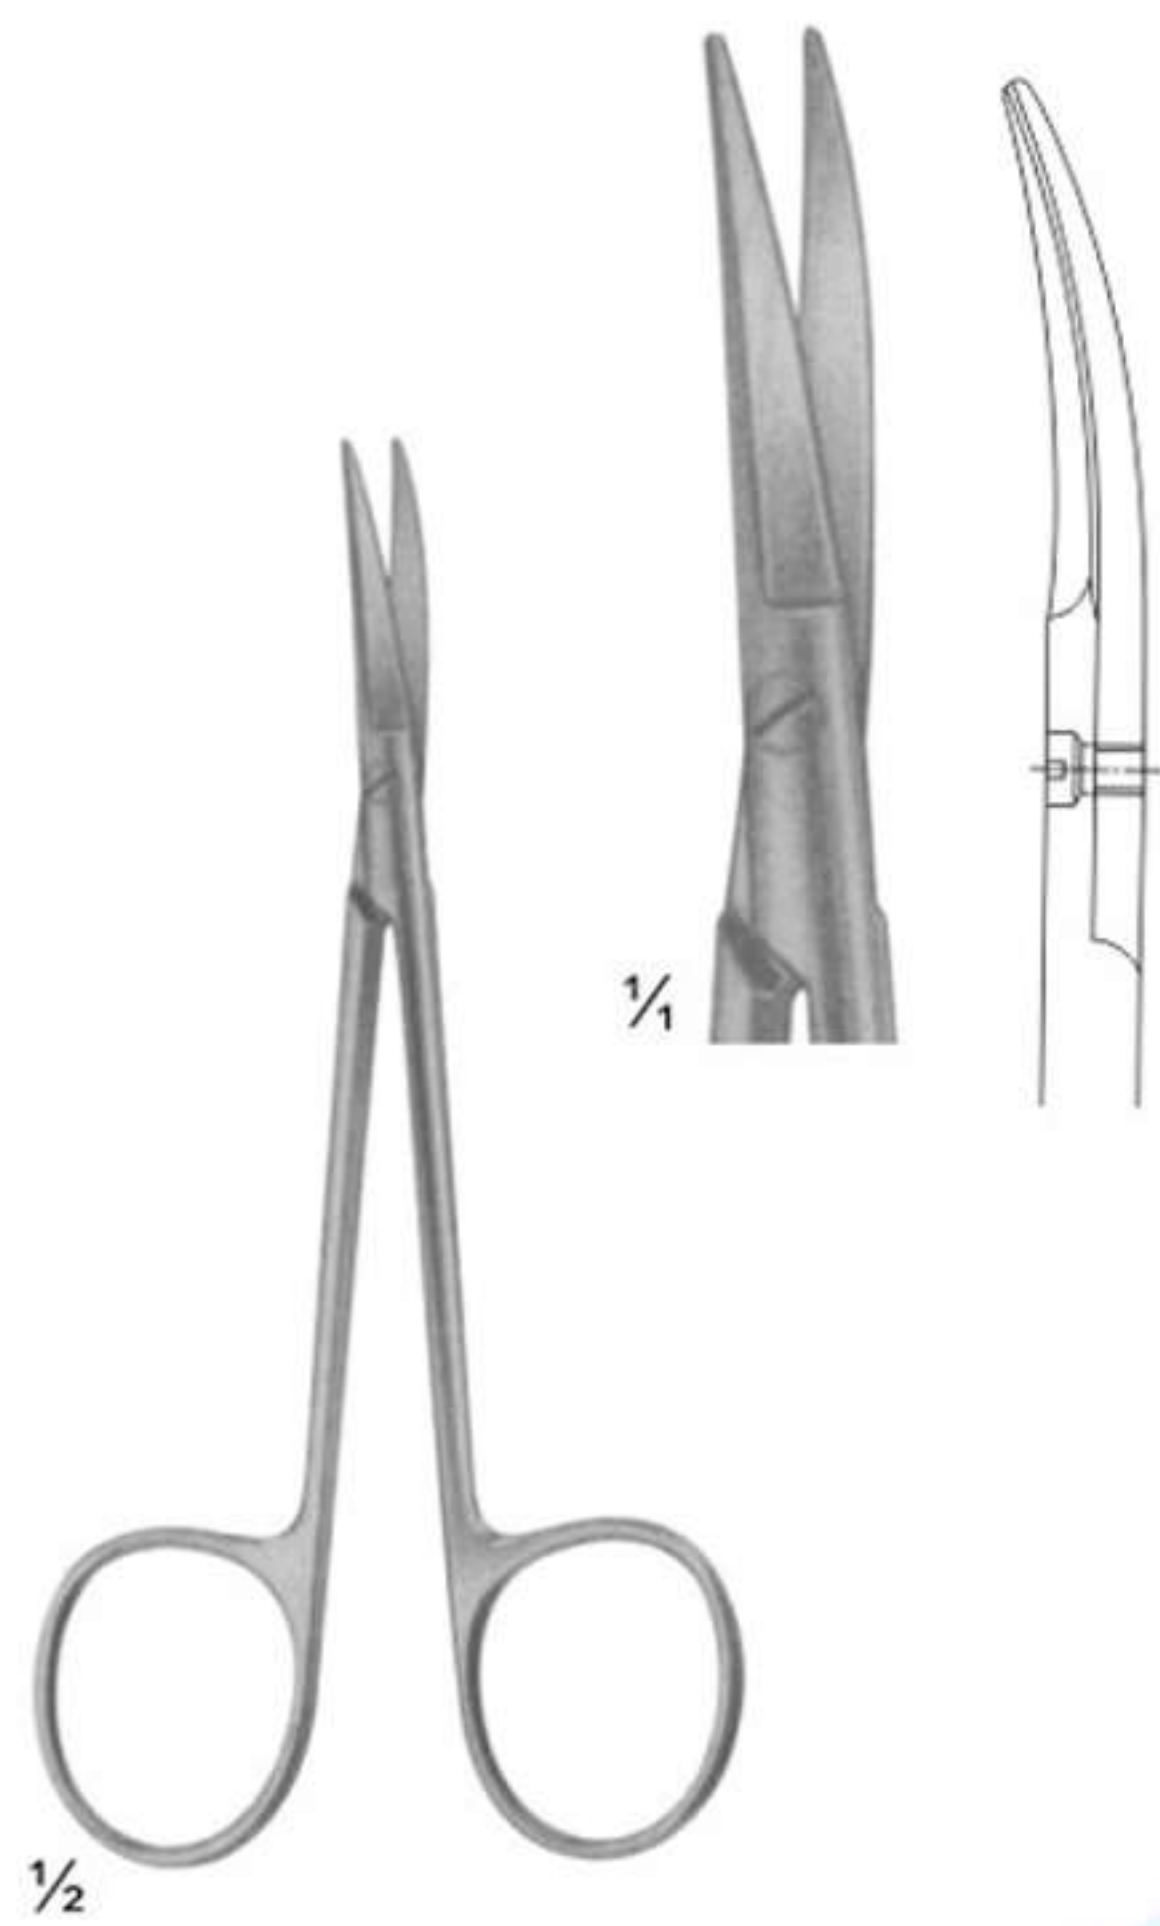

Art no: AS-2-3642

Size: 145 mm