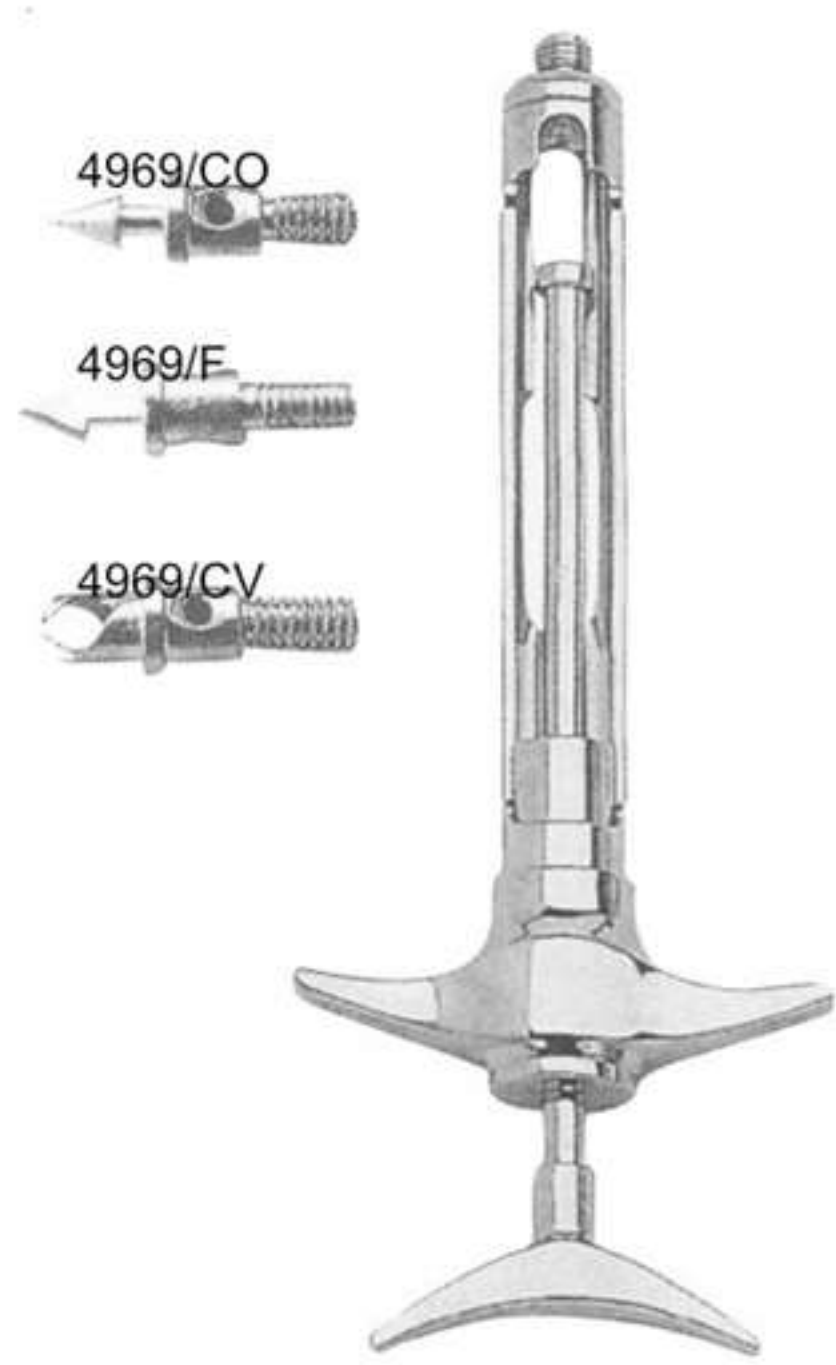

Art no: AS-2-3323

Root res. mirror, plane, rhodium,
5 mm

Art no: AS-2-3324

Root res. mirror, plane, rhodium,
6x3 mm

Art no: AS-2-3325
Mirror for intraoral photogr.,
lingual

Art no: AS-2-3326
Mirror for intraoral photogr.,
buccal