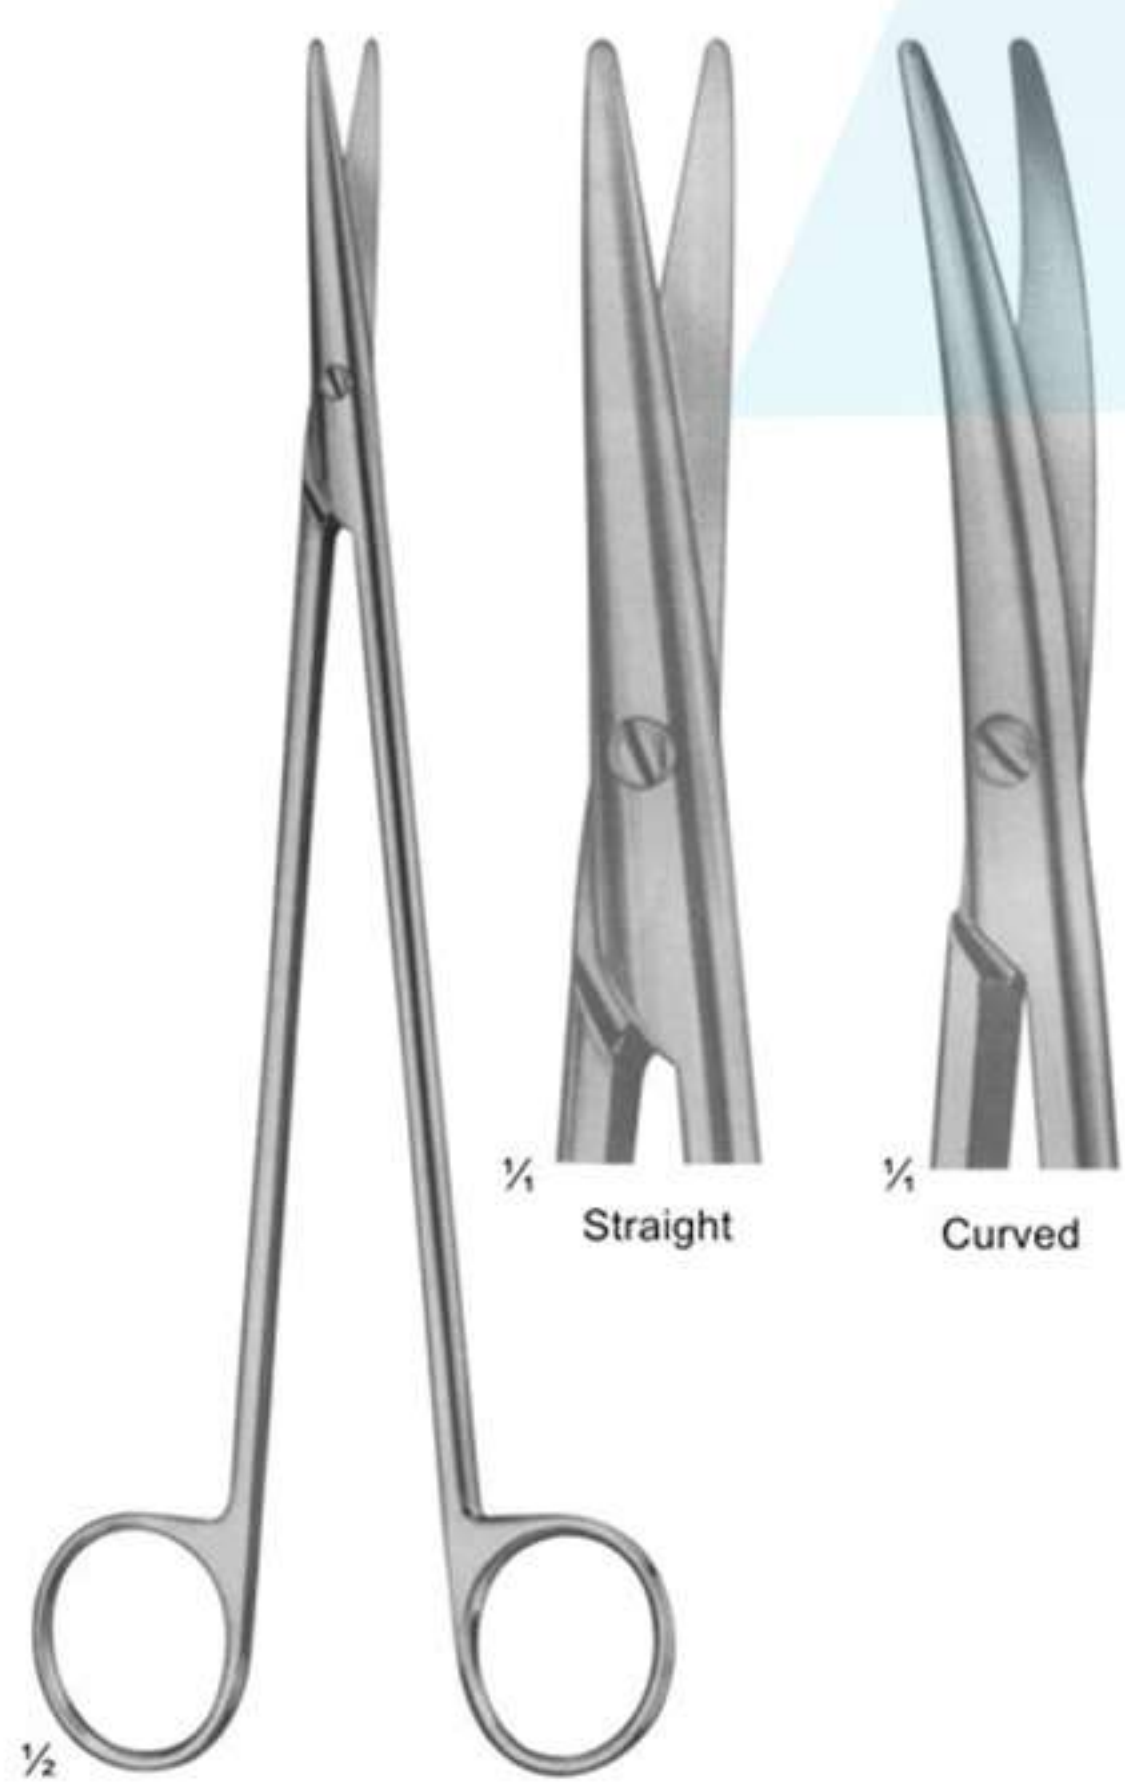

COTTLE BULLDOG SCISSORS
SIZE: 115 MM

Art no: AS-2-3645

DE BAKEY ATERIOTOMY SCISSORS
SIZE: 175 MM

Art no: AS-2-3646

TOENNIS - ADSON DISSECTING
SCISSORS SIZE: 175 MM

Art no: AS-2-3647

KNOWLES SIZE: 145 MM

Art no: AS-2-3648
LISTER

Art no: AS-2-3649
MAYO(STRAIGHT) SIZE: 140 MM

Art no: AS-2-3650
MAYO-STILLE (STRAIGHT)
SIZE: 140 MM

Art no: AS-2-3651
STILLE SIZE: 140 MM

Art no: AS-2-3652
METZENBAUM SIZE: 145 MM

Art no: AS-2-3653
NELSON-METZENBAUM
SIZE: 230 MM

Art no: AS-2-3654
DE BAKEY SIZE: 155 MM

Art no: AS-2-3655
LOCKLIN CURVED SIDEWAYS,
1 TOOTHED BLADE
SIZE: 155 MM

Art no: AS-2-3656
2626 SPENCER
SIZE: 90 MM

Art no: AS-2-3657
LITTAUER SIZE: 135 MM

Art no: AS-2-3658
BEEBE SIZE: 110 MM