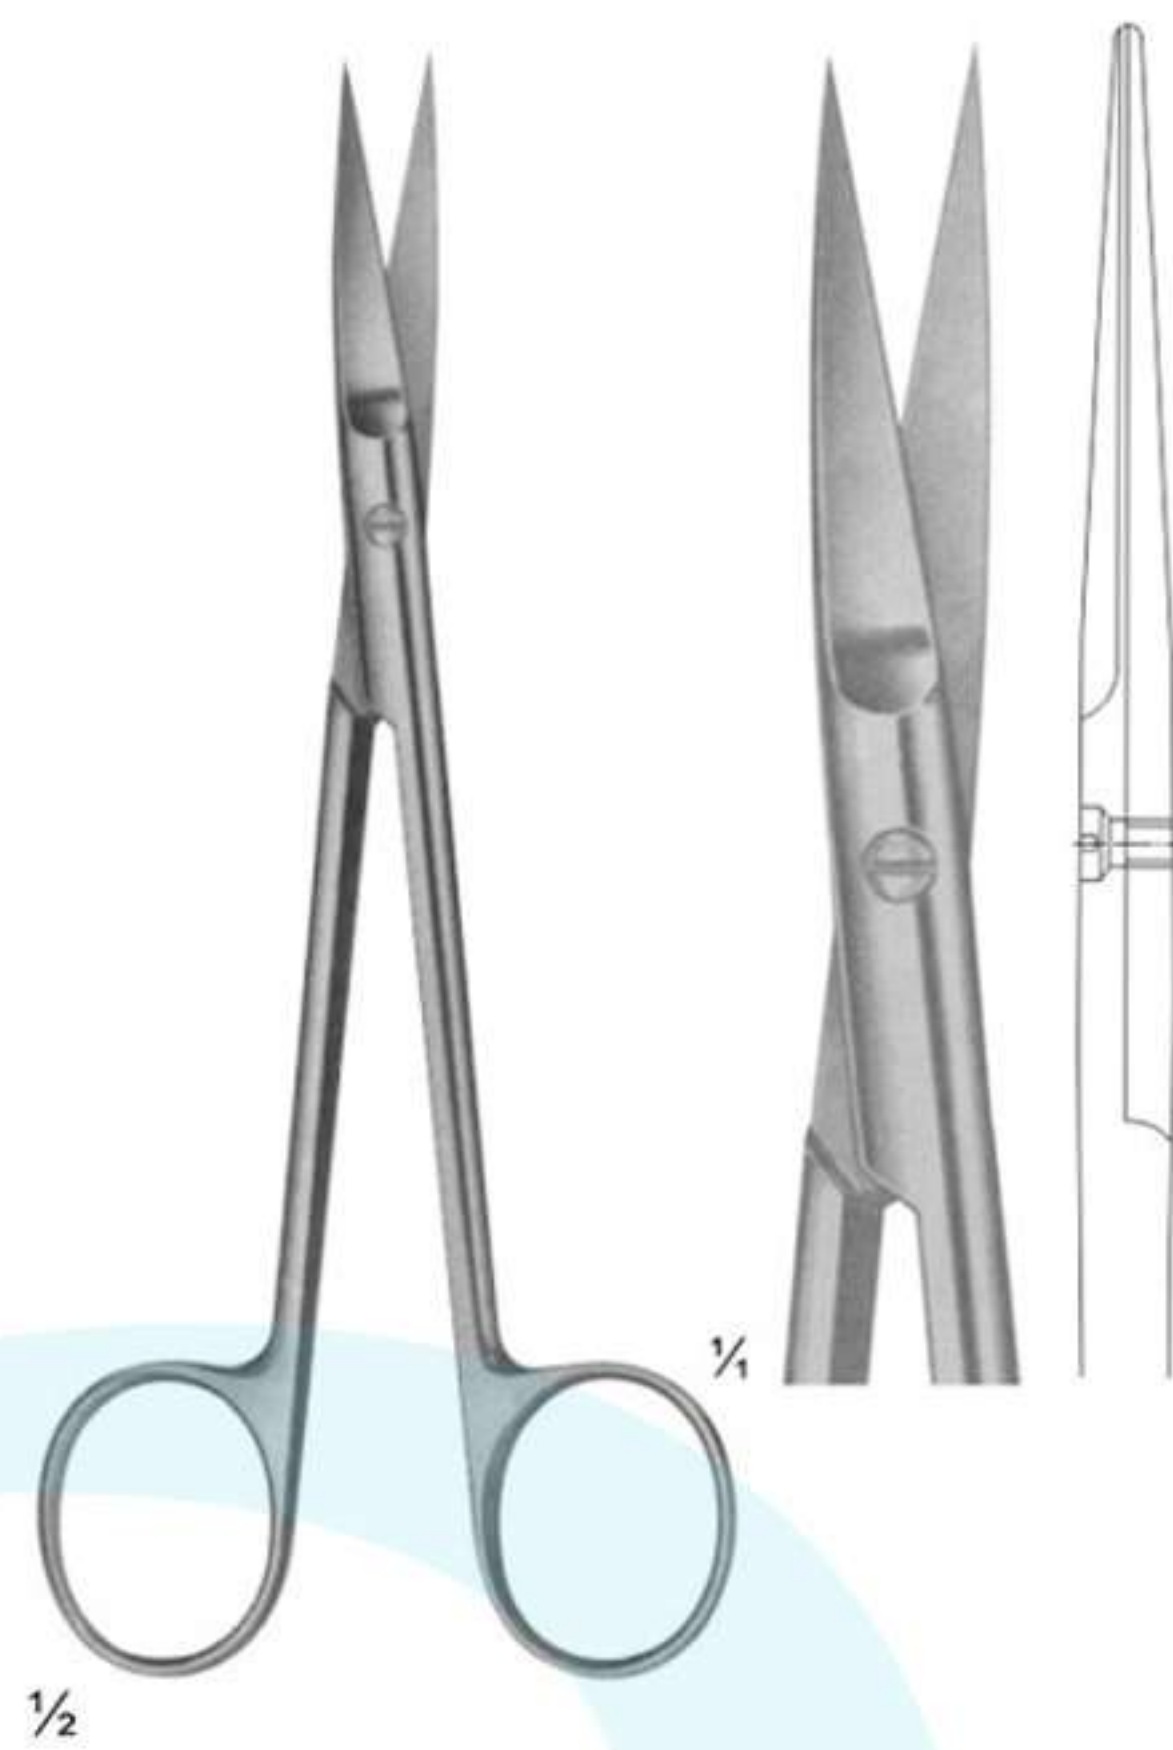

Art no: AS-2-3628
IRIS (STANDARD) CURVED
11.5 CM, 4 1/2"

Art no: AS-2-3629
STEVENS DISSECTING
SCISSORS SIZE: 115 MM

Art no: AS-2-3630
SHARP

Art no: AS-2-3630
BLUNT

Art no: AS-2-3631
BLUNT

Art no: AS-2-3632
Needle Holders, Scissors,
Micro Surgery Set

Art no: AS-2-3633
Needle Holders,
Scissors, Micro Surgery Set

Art no: AS-2-3634
KELLY SIZE: 175 MM

Art no: AS-2-3635
Needle Holders, Scissors,
Micro Surgery Set

1/2

Art no: AS-2-3636
Needle Holders, Scissors,
Micro Surgery Set