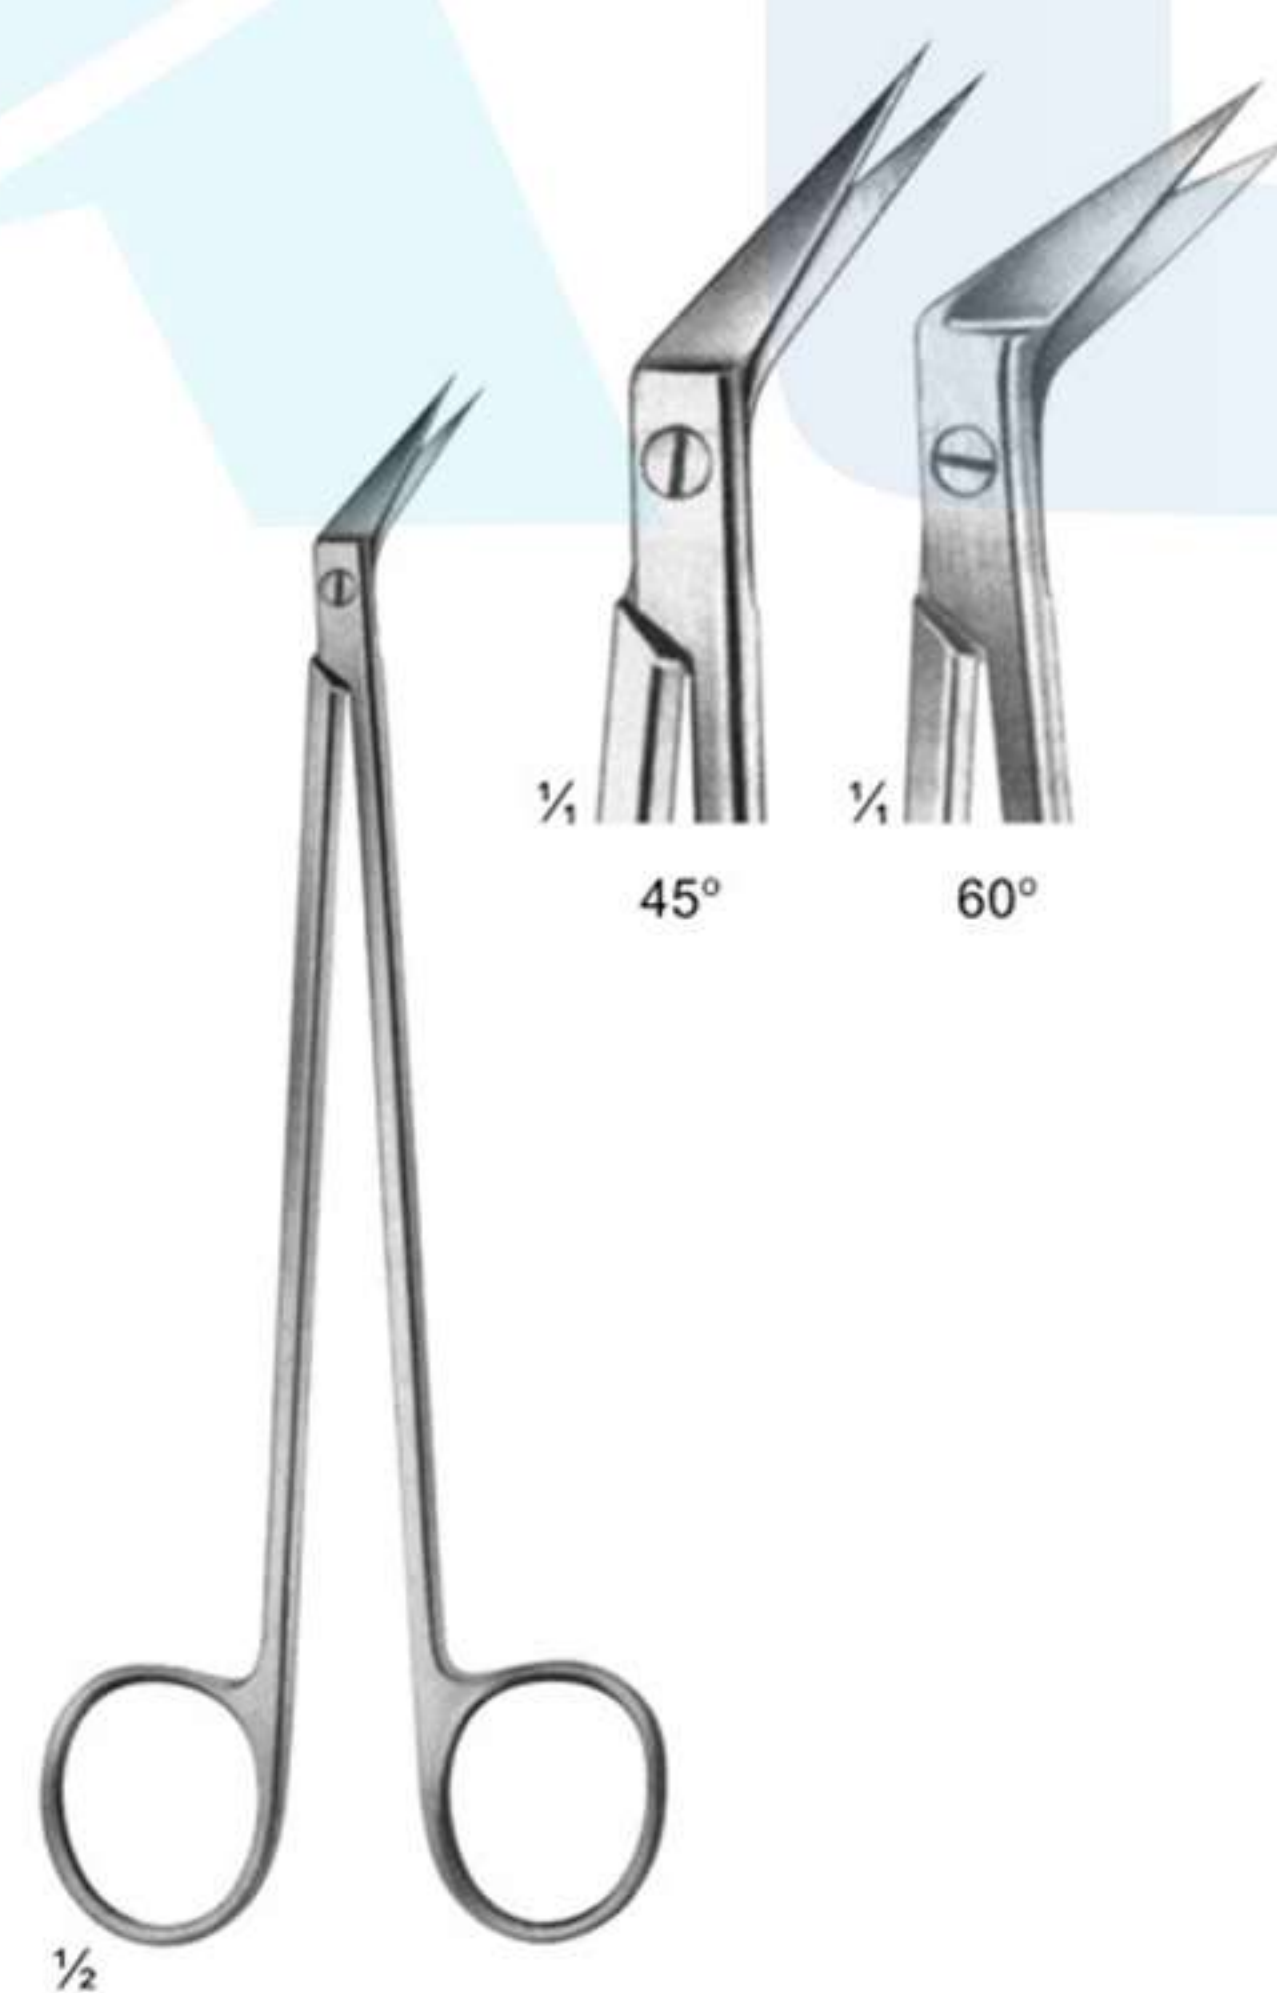

COTTLE BULLDOG SCISSORS
SIZE: 115 MM

Art no: AS-2-3645

DE BAKEY ATERIOTOMY SCISSORS
SIZE: 175 MM

Art no: AS-2-3646

TOENNIS - ADSON DISSECTING
SCISSORS SIZE: 175 MM

Art no: AS-2-3647

KNOWLES SIZE: 145 MM

Art no: AS-2-3648
LISTER

Art no: AS-2-3649
MAYO(STRAIGHT) SIZE: 140 MM

Art no: AS-2-3650
MAYO-STILLE (STRAIGHT)
SIZE: 140 MM

Art no: AS-2-3651
STILLE SIZE: 140 MM

Art no: AS-2-3652
METZENBAUM SIZE: 145 MM

Art no: AS-2-3653
NELSON-METZENBAUM
SIZE: 230 MM

Art no: AS-2-3654
DE BAKEY SIZE: 155 MM

Art no: AS-2-3655
LOCKLIN CURVED SIDEWAYS,
1 TOOTHED BLADE
SIZE: 155 MM

Art no: AS-2-3656
2626 SPENCER
SIZE: 90 MM

Art no: AS-2-3657
LITTAUER SIZE: 135 MM

Art no: AS-2-3658
BEEBE SIZE: 110 MM