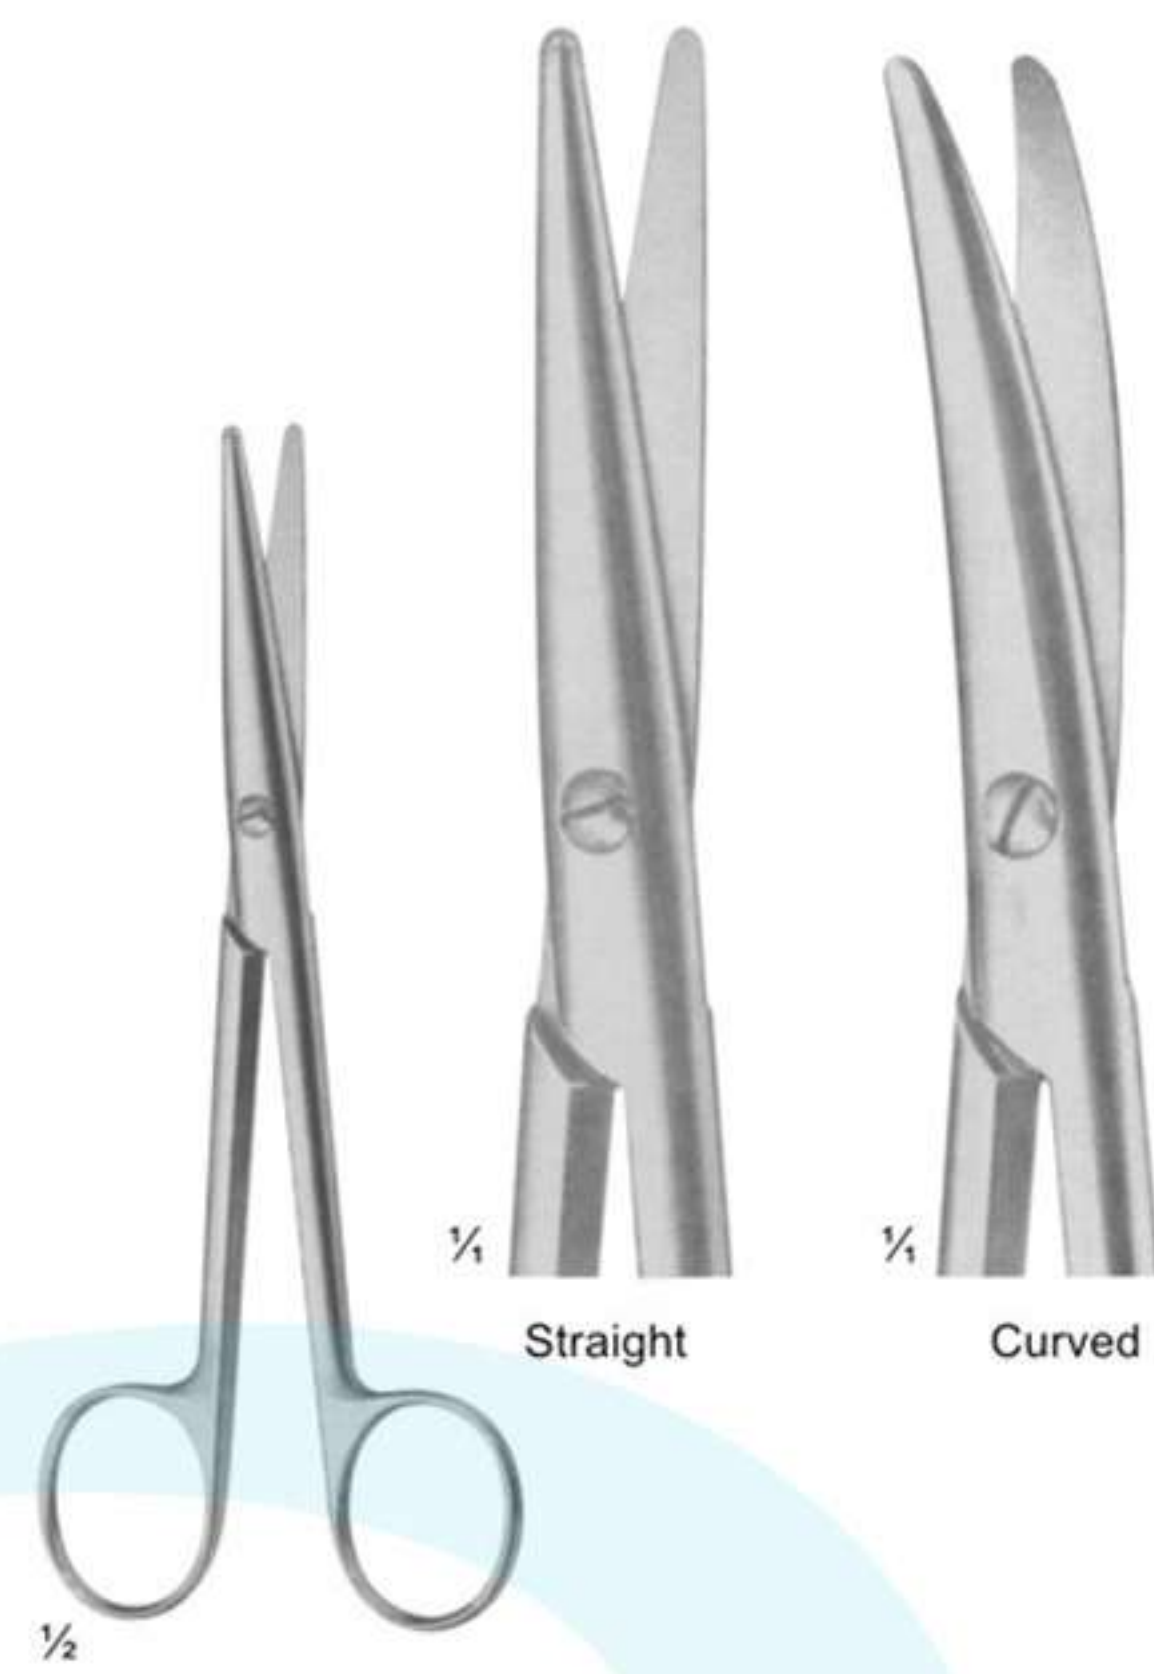

COTTLE BULLDOG SCISSORS
SIZE: 115 MM

Art no: AS-2-3645

DE BAKEY ATERIOTOMY SCISSORS
SIZE: 175 MM

Art no: AS-2-3646

TOENNIS - ADSON DISSECTING
SCISSORS SIZE: 175 MM

Art no: AS-2-3647

KNOWLES SIZE: 145 MM

Art no: AS-2-3648
LISTER

Art no: AS-2-3649
MAYO(STRAIGHT) SIZE: 140 MM

Art no: AS-2-3650
MAYO-STILLE (STRAIGHT)
SIZE: 140 MM

Art no: AS-2-3651
STILLE SIZE: 140 MM

Art no: AS-2-3652
METZENBAUM SIZE: 145 MM

Art no: AS-2-3653
NELSON-METZENBAUM
SIZE: 230 MM

Art no: AS-2-3654
DE BAKEY SIZE: 155 MM

Art no: AS-2-3655
LOCKLIN CURVED SIDEWAYS,
1 TOOTHED BLADE
SIZE: 155 MM

Art no: AS-2-3656
2626 SPENCER
SIZE: 90 MM

Art no: AS-2-3657
LITTAUER SIZE: 135 MM

Art no: AS-2-3658
BEEBE SIZE: 110 MM