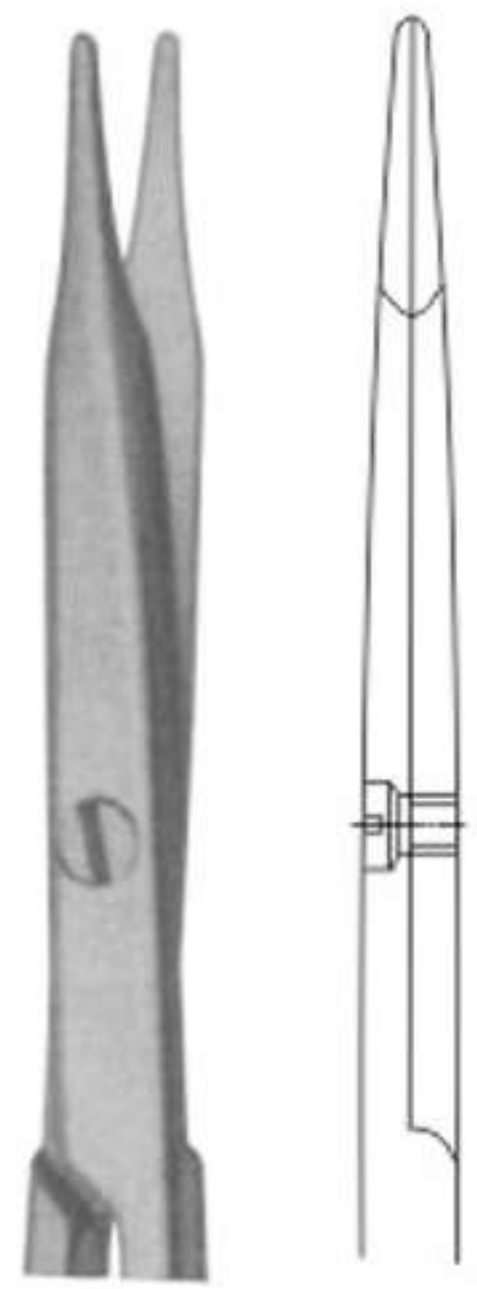

Art no: AS-2-3630
BLUNT