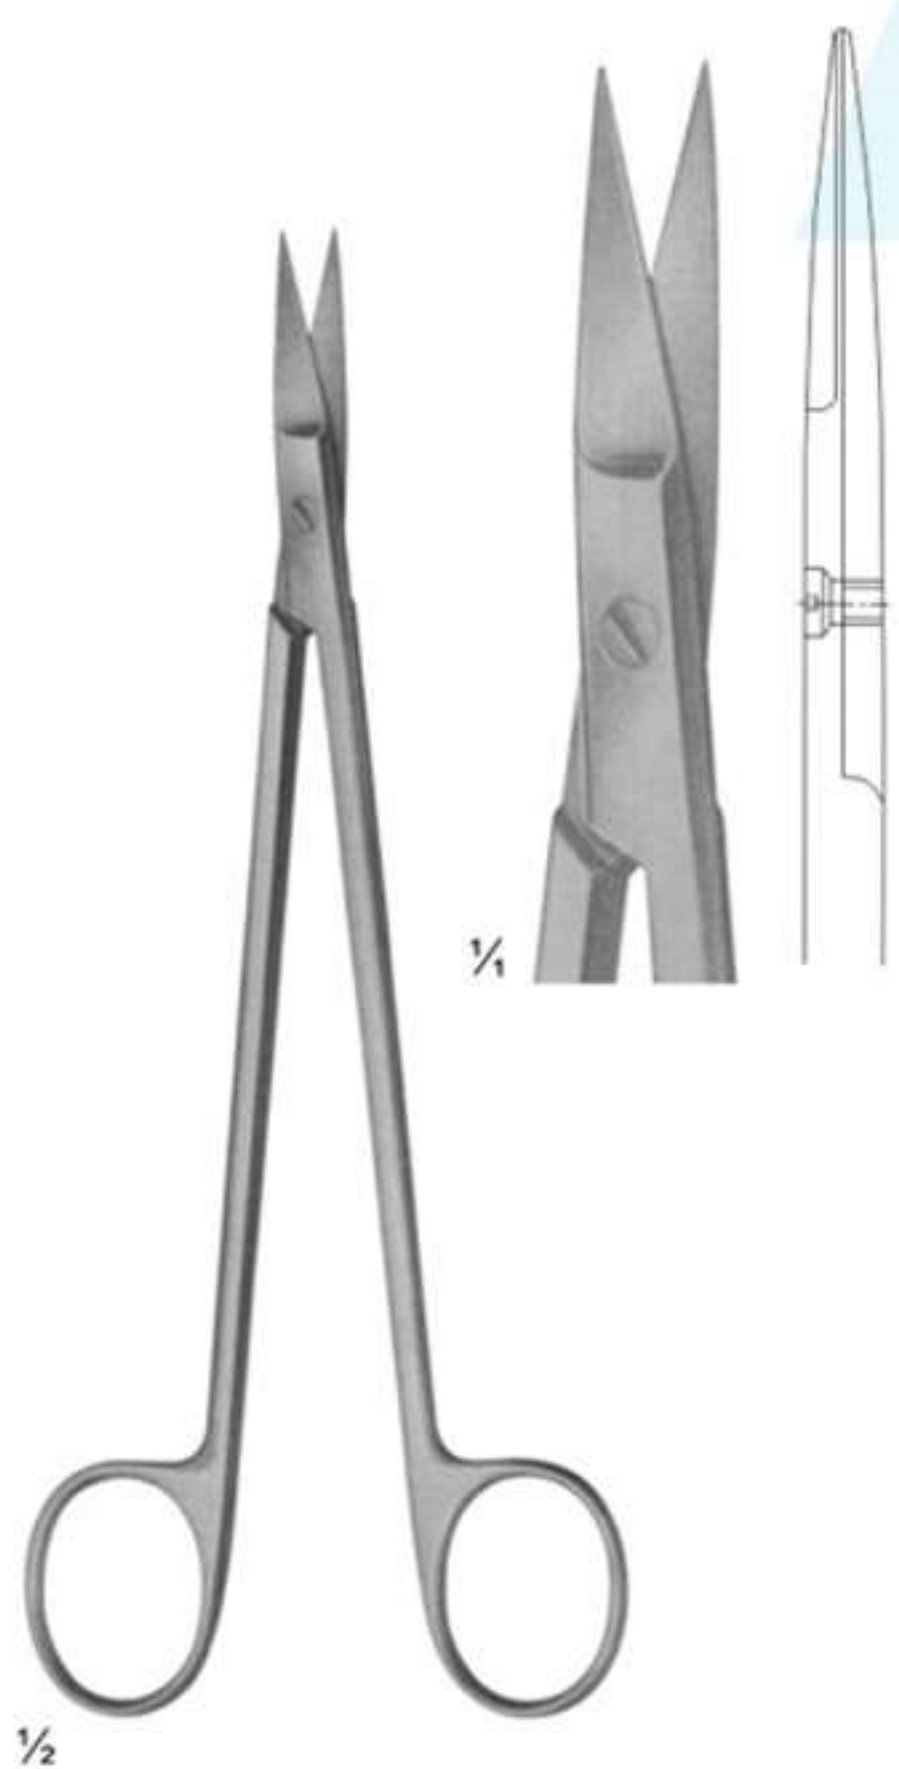

Art no: AS-2-3628
IRIS (STANDARD) CURVED
11.5 CM, 4 1/2"

Art no: AS-2-3629
STEVENS DISSECTING
SCISSORS SIZE: 115 MM

Art no: AS-2-3630
SHARP

Art no: AS-2-3630
BLUNT

Art no: AS-2-3631
BLUNT

Art no: AS-2-3632
Needle Holders, Scissors,
Micro Surgery Set

Art no: AS-2-3633
Needle Holders,
Scissors, Micro Surgery Set

Art no: AS-2-3634
KELLY SIZE: 175 MM

Art no: AS-2-3635
Needle Holders, Scissors,
Micro Surgery Set

1/2

Art no: AS-2-3636
Needle Holders, Scissors,
Micro Surgery Set