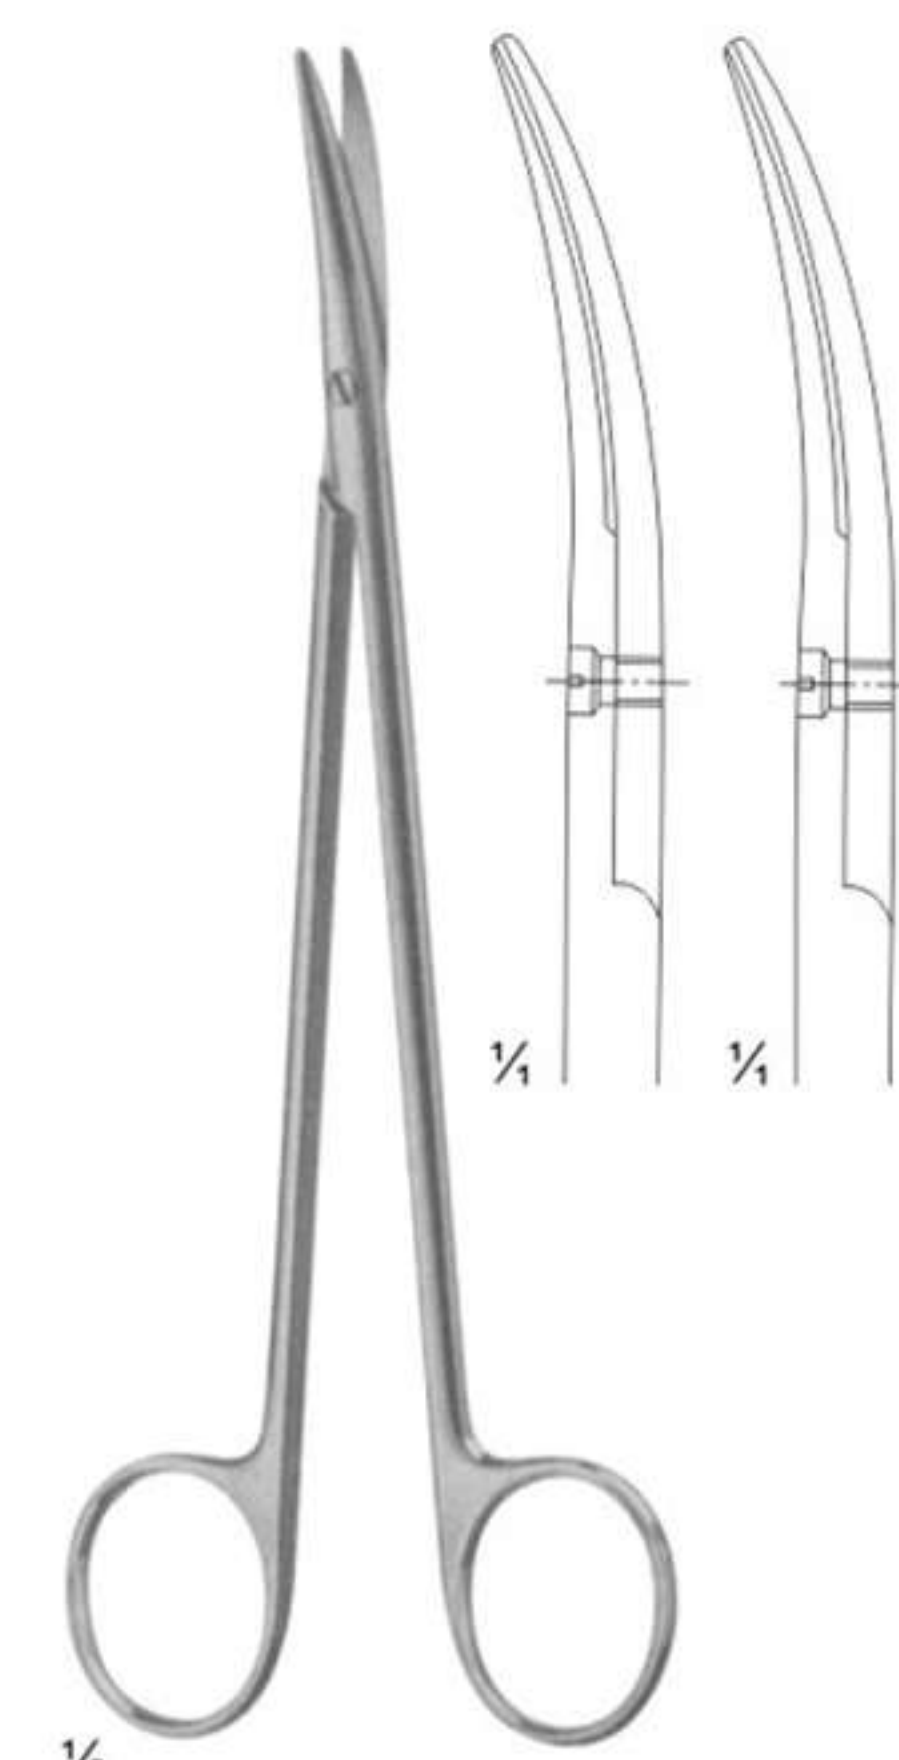

1/2

Art no: AS-2-3637
QUINBY SIZE: 130 MM

1/4

Art no: AS-2-3638
STANDARD - TYPES
SIZE: 115 MM

1/4

Art no: AS-2-3639
Needle Holders, Scissors,
Micro Surgery Set

1/4

Art no: AS-2-3640
Size: 145 mm

1/4

1/2

Art no: AS-2-3641
Size: 145 mm

Art no: AS-2-3642

Size: 145 mm

Art no: AS-2-3643

LITTLER DISSECTING SCISSORS
SIZE: 115 MM

Art no: AS-2-3644

COTTLE BULLDOG SCISSORS
SIZE: 115 MM

Art no: AS-2-3645

DE BAKEY ATERIOTOMY SCISSORS
SIZE: 175 MM

Art no: AS-2-3646

TOENNIS - ADSON DISSECTING
SCISSORS SIZE: 175 MM

Art no: AS-2-3647

KNOWLES SIZE: 145 MM

Art no: AS-2-3648
LISTER