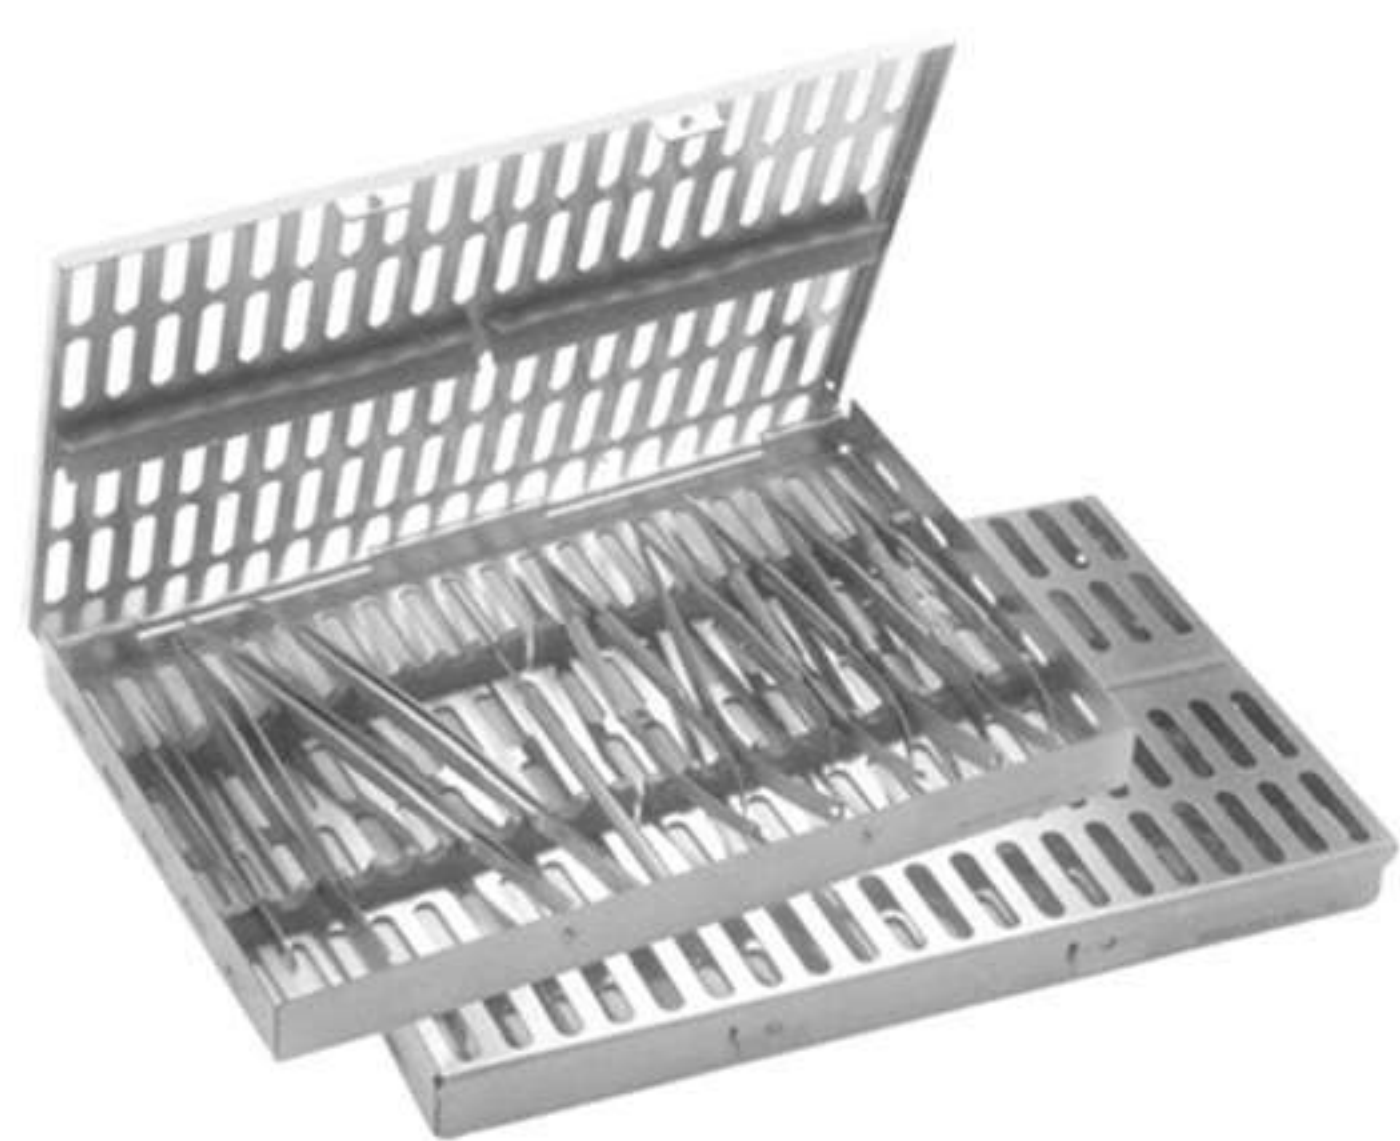

Art no: AS-2-3625
MICRO ADSON 160 MM