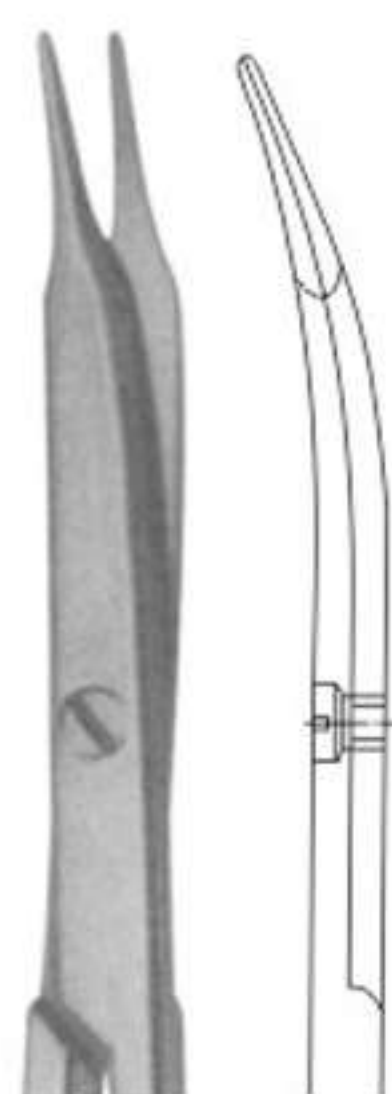

Art no: AS-2-3625
MICRO ADSON 160 MM