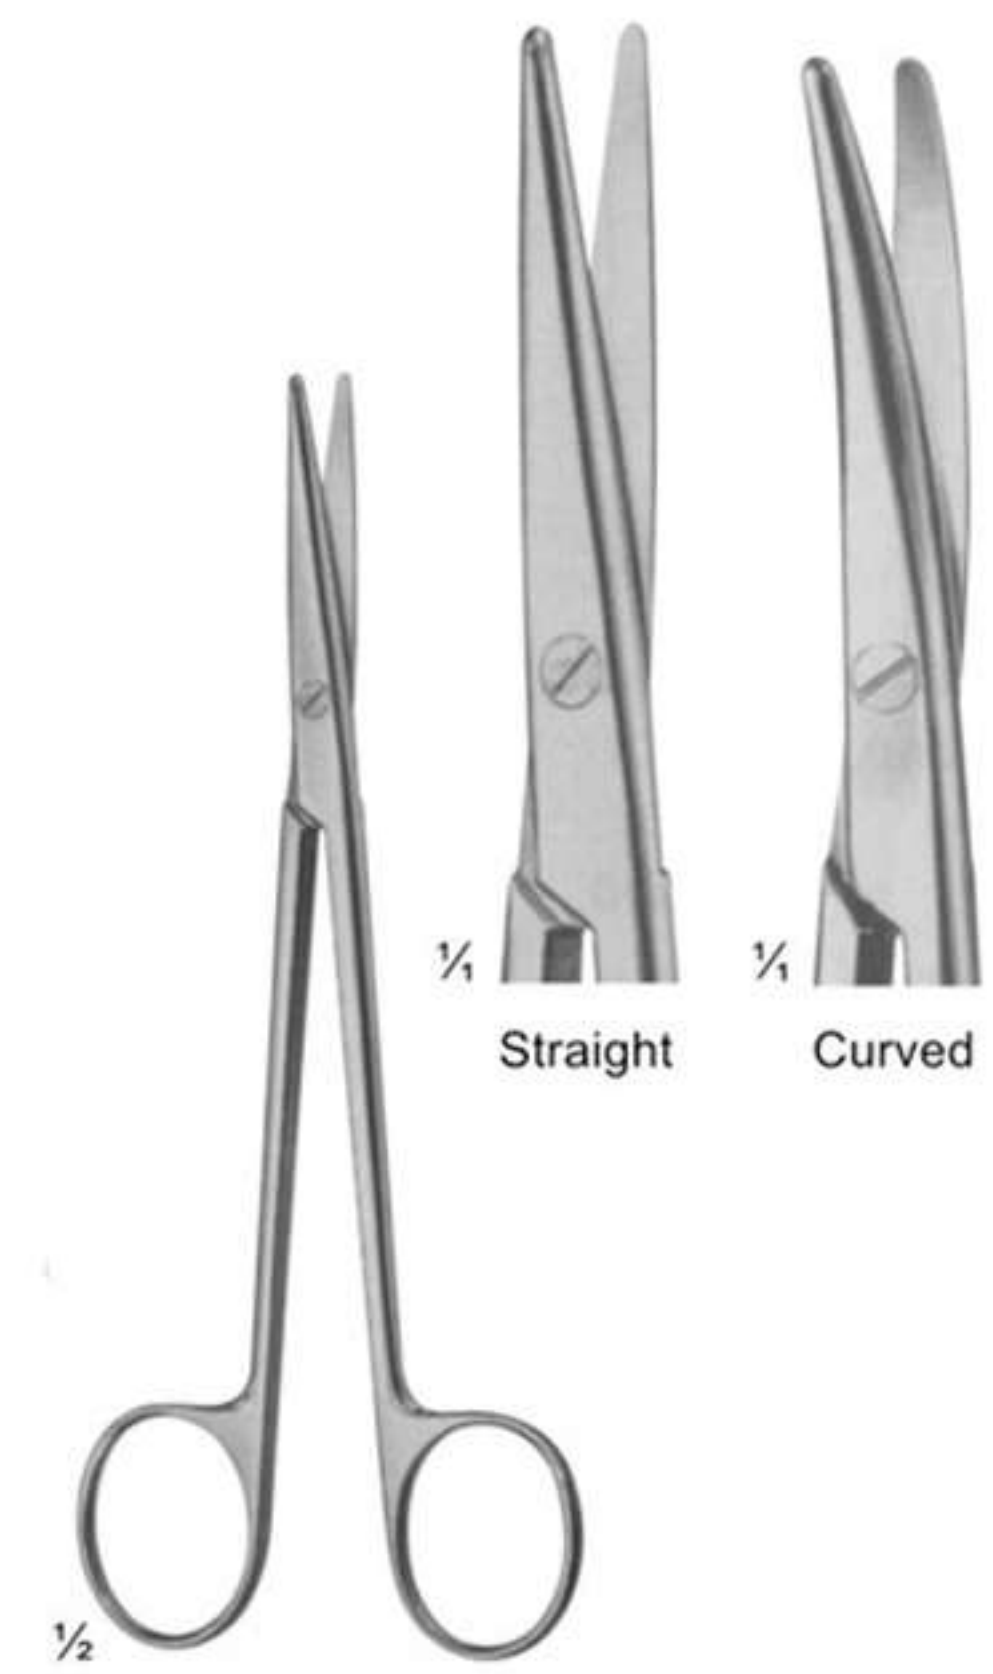

Art no: AS-2-3650
MAYO-STILLE (STRAIGHT)
SIZE: 140 MM