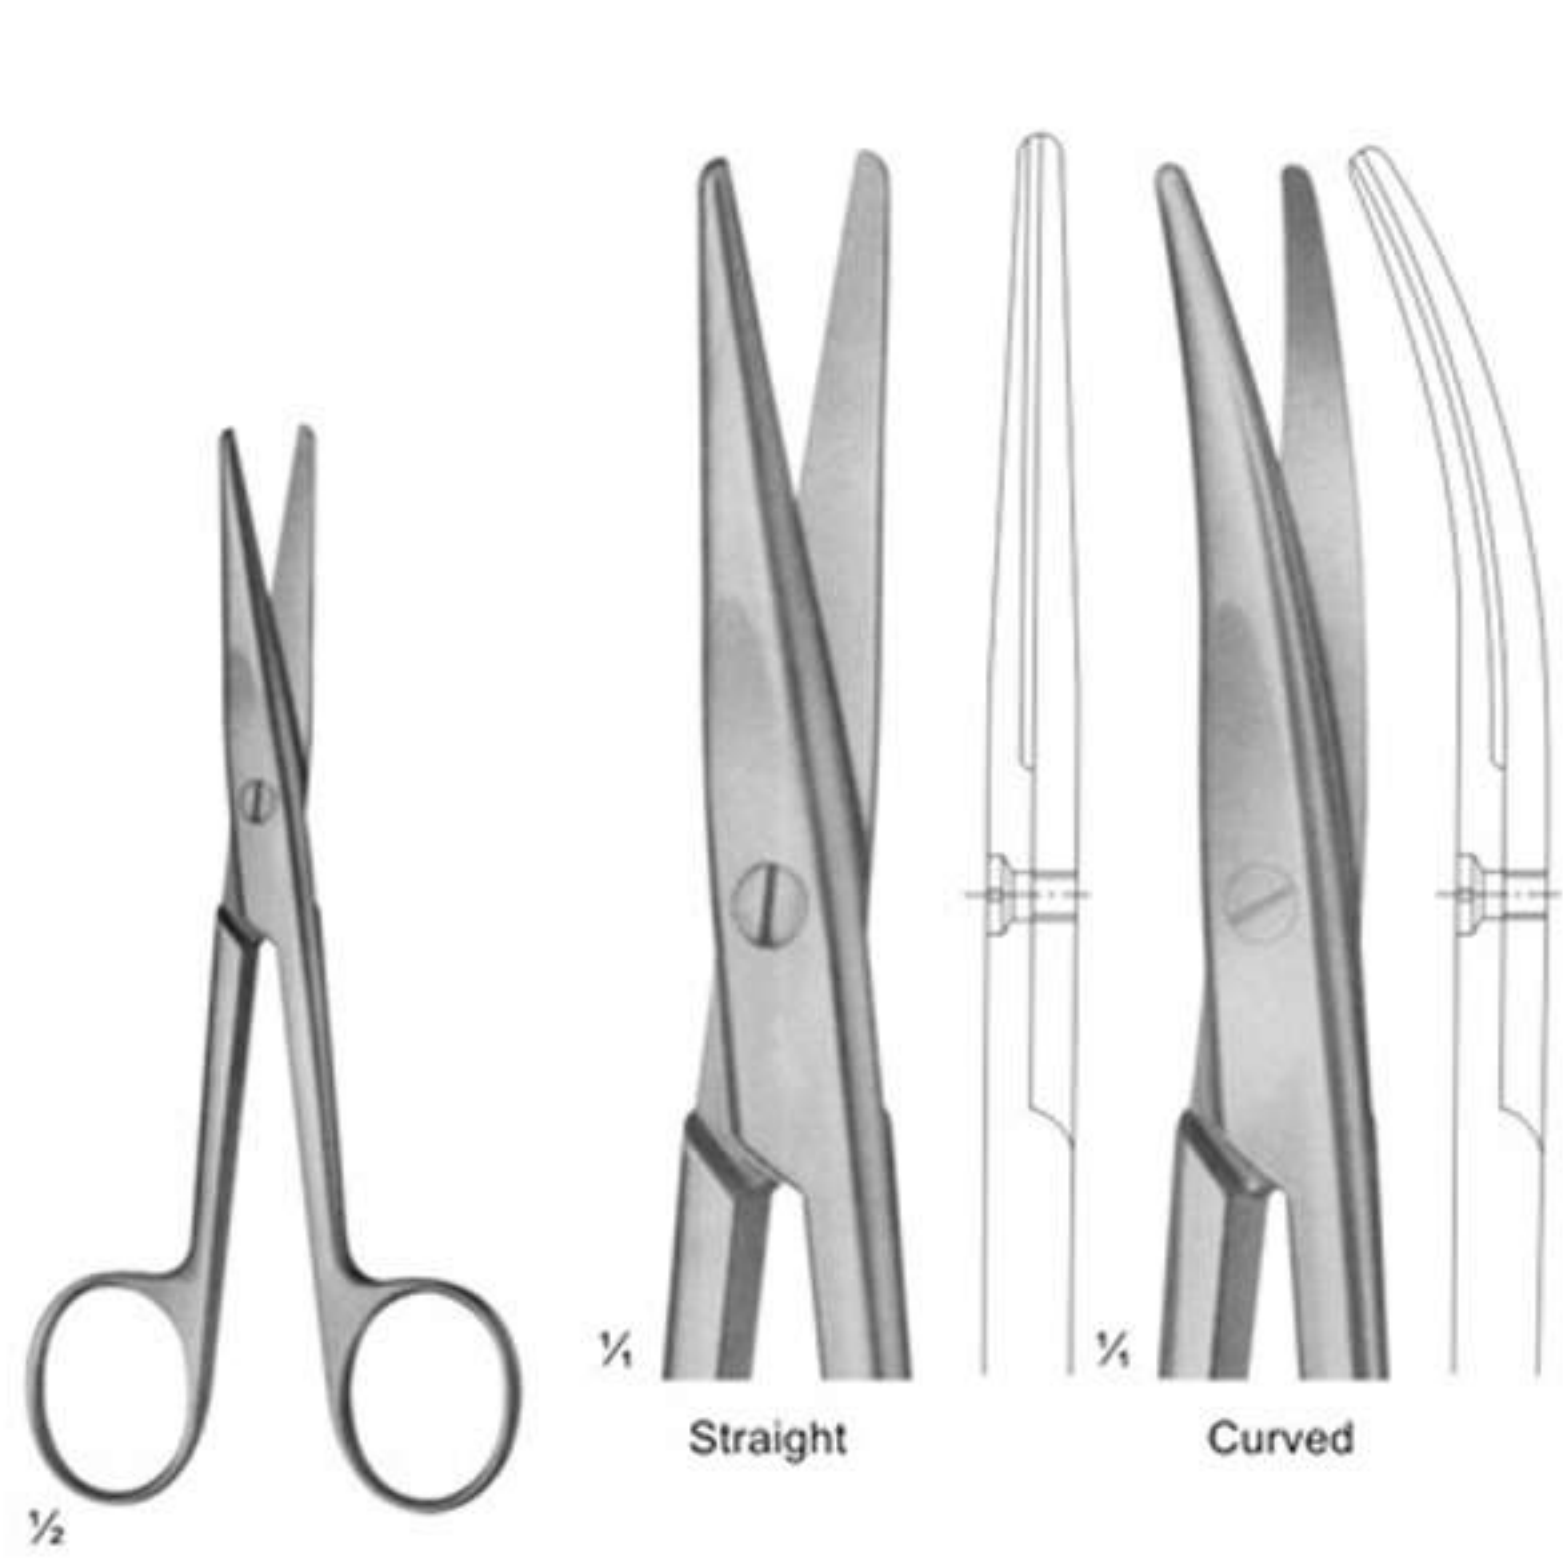

COTTLE BULLDOG SCISSORS
SIZE: 115 MM

Art no: AS-2-3645

DE BAKEY ATERIOTOMY SCISSORS
SIZE: 175 MM

Art no: AS-2-3646

TOENNIS - ADSON DISSECTING
SCISSORS SIZE: 175 MM

Art no: AS-2-3647

KNOWLES SIZE: 145 MM

Art no: AS-2-3648
LISTER

Art no: AS-2-3654
DE BAKEY SIZE: 155 MM

Art no: AS-2-3655
LOCKLIN CURVED SIDEWAYS,
1 TOOTHED BLADE
SIZE: 155 MM

Art no: AS-2-3656
2626 SPENCER
SIZE: 90 MM

Art no: AS-2-3657
LITTAUER SIZE: 135 MM

Art no: AS-2-3658
BEEBE SIZE: 110 MM