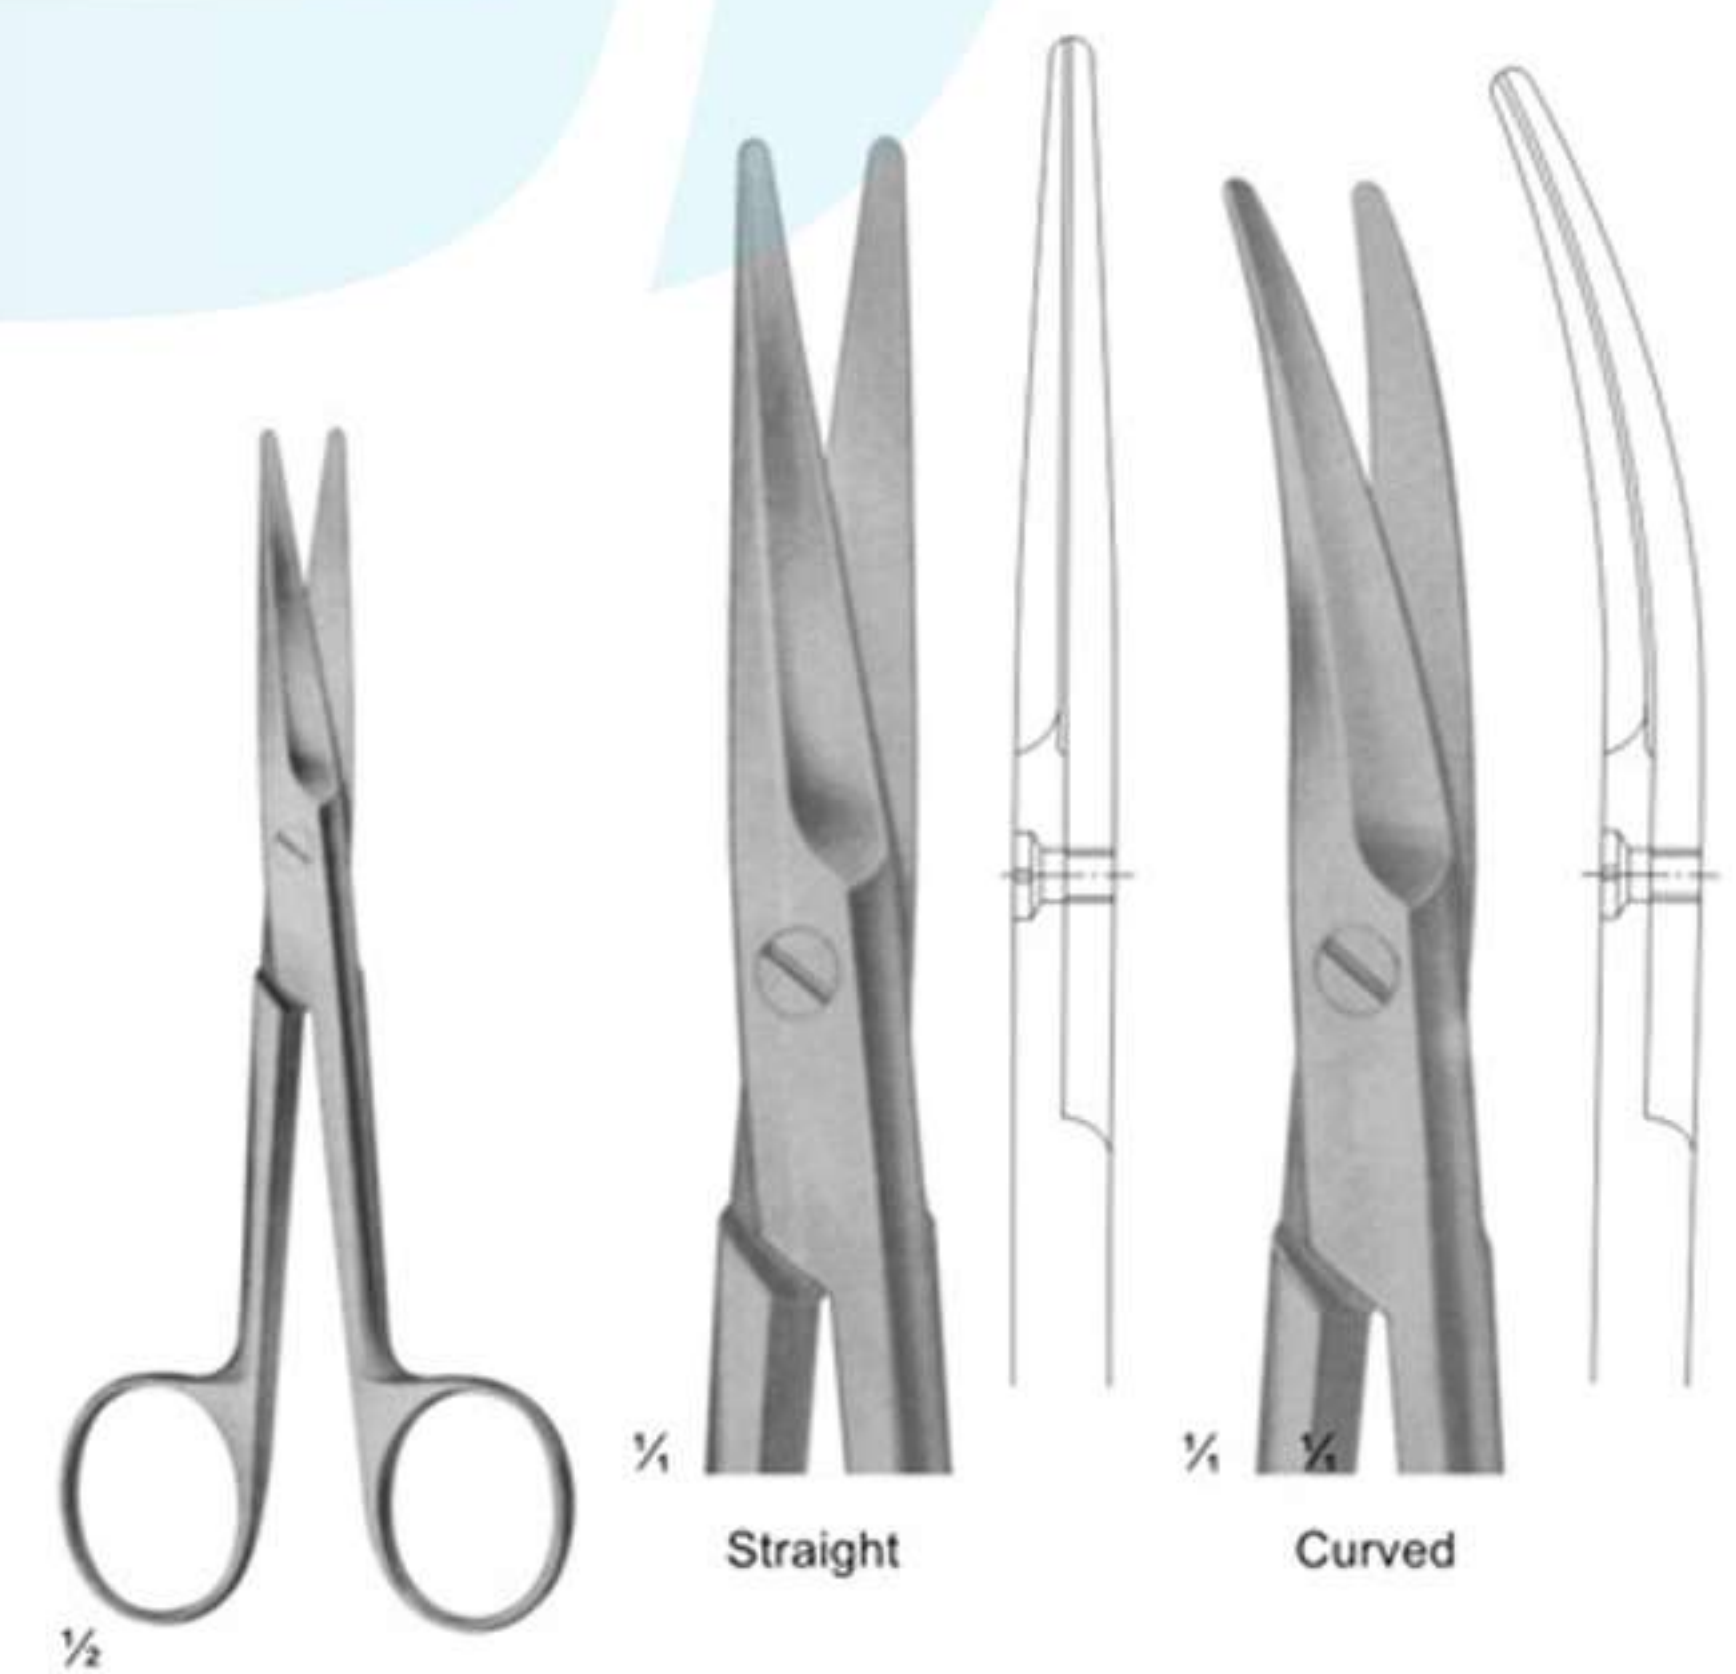

COTTLE BULLDOG SCISSORS
SIZE: 115 MM

Art no: AS-2-3645

DE BAKEY ATERIOTOMY SCISSORS
SIZE: 175 MM

Art no: AS-2-3646

TOENNIS - ADSON DISSECTING
SCISSORS SIZE: 175 MM

Art no: AS-2-3647

KNOWLES SIZE: 145 MM

Art no: AS-2-3648
LISTER

Art no: AS-2-3654
DE BAKEY SIZE: 155 MM

Art no: AS-2-3655
LOCKLIN CURVED SIDEWAYS,
1 TOOTHED BLADE
SIZE: 155 MM

Art no: AS-2-3656
2626 SPENCER
SIZE: 90 MM

Art no: AS-2-3657
LITTAUER SIZE: 135 MM

Art no: AS-2-3658
BEEBE SIZE: 110 MM